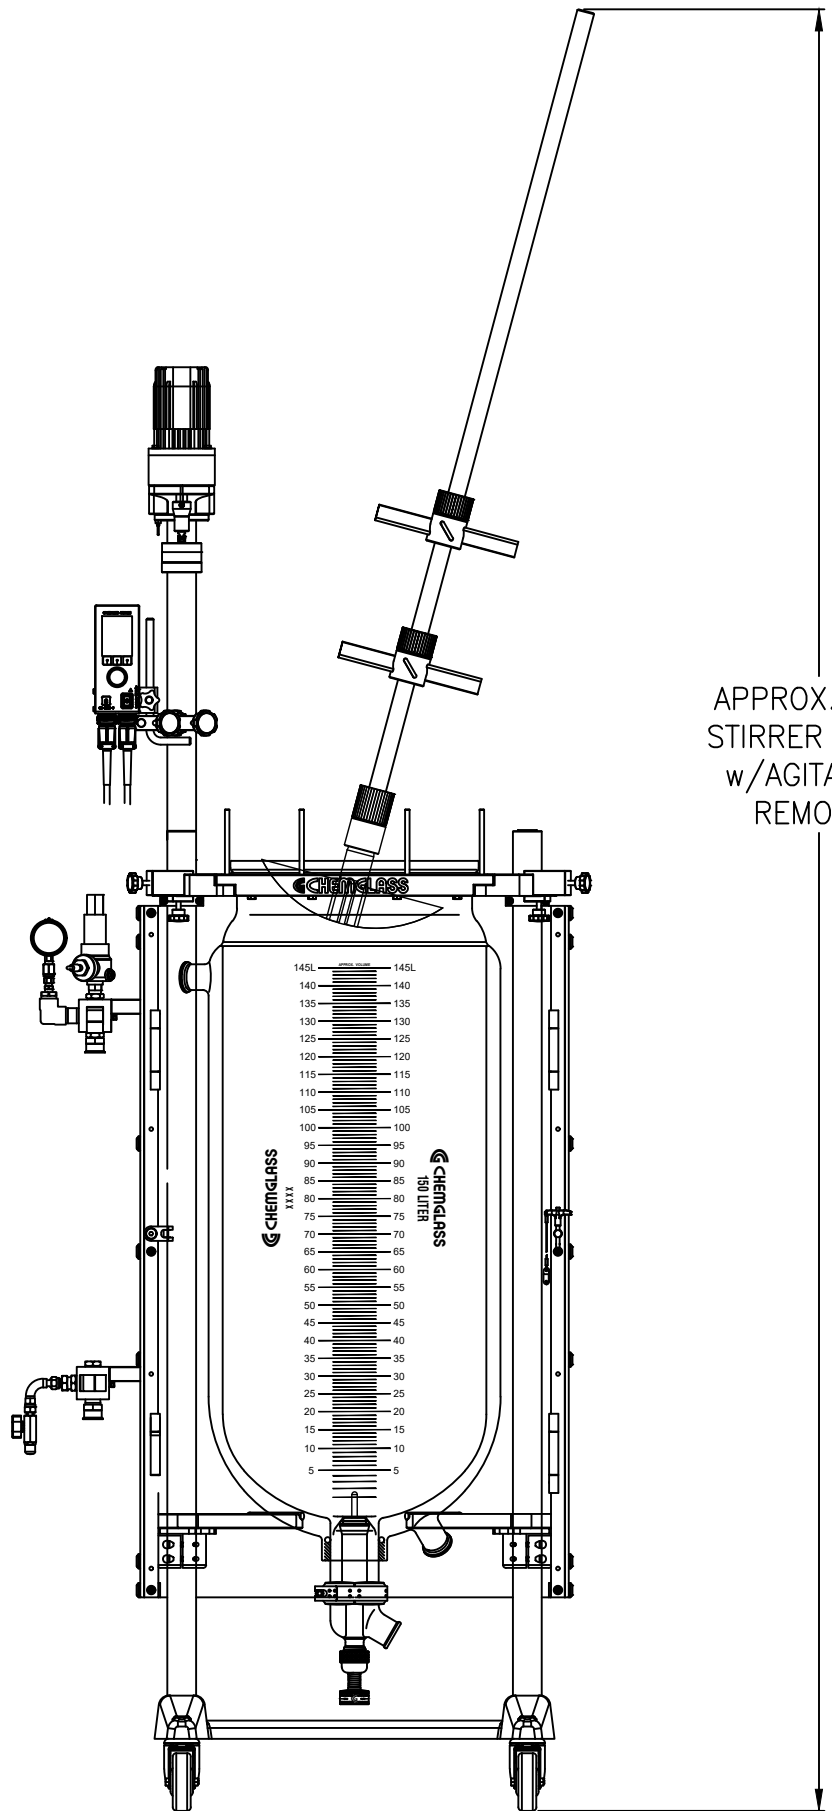

APPROX. 130"
PT100 SENSOR
REMOVAL

APPROX. 125"
STIRRER SHAFT
w/AGITATORS
REMOVAL